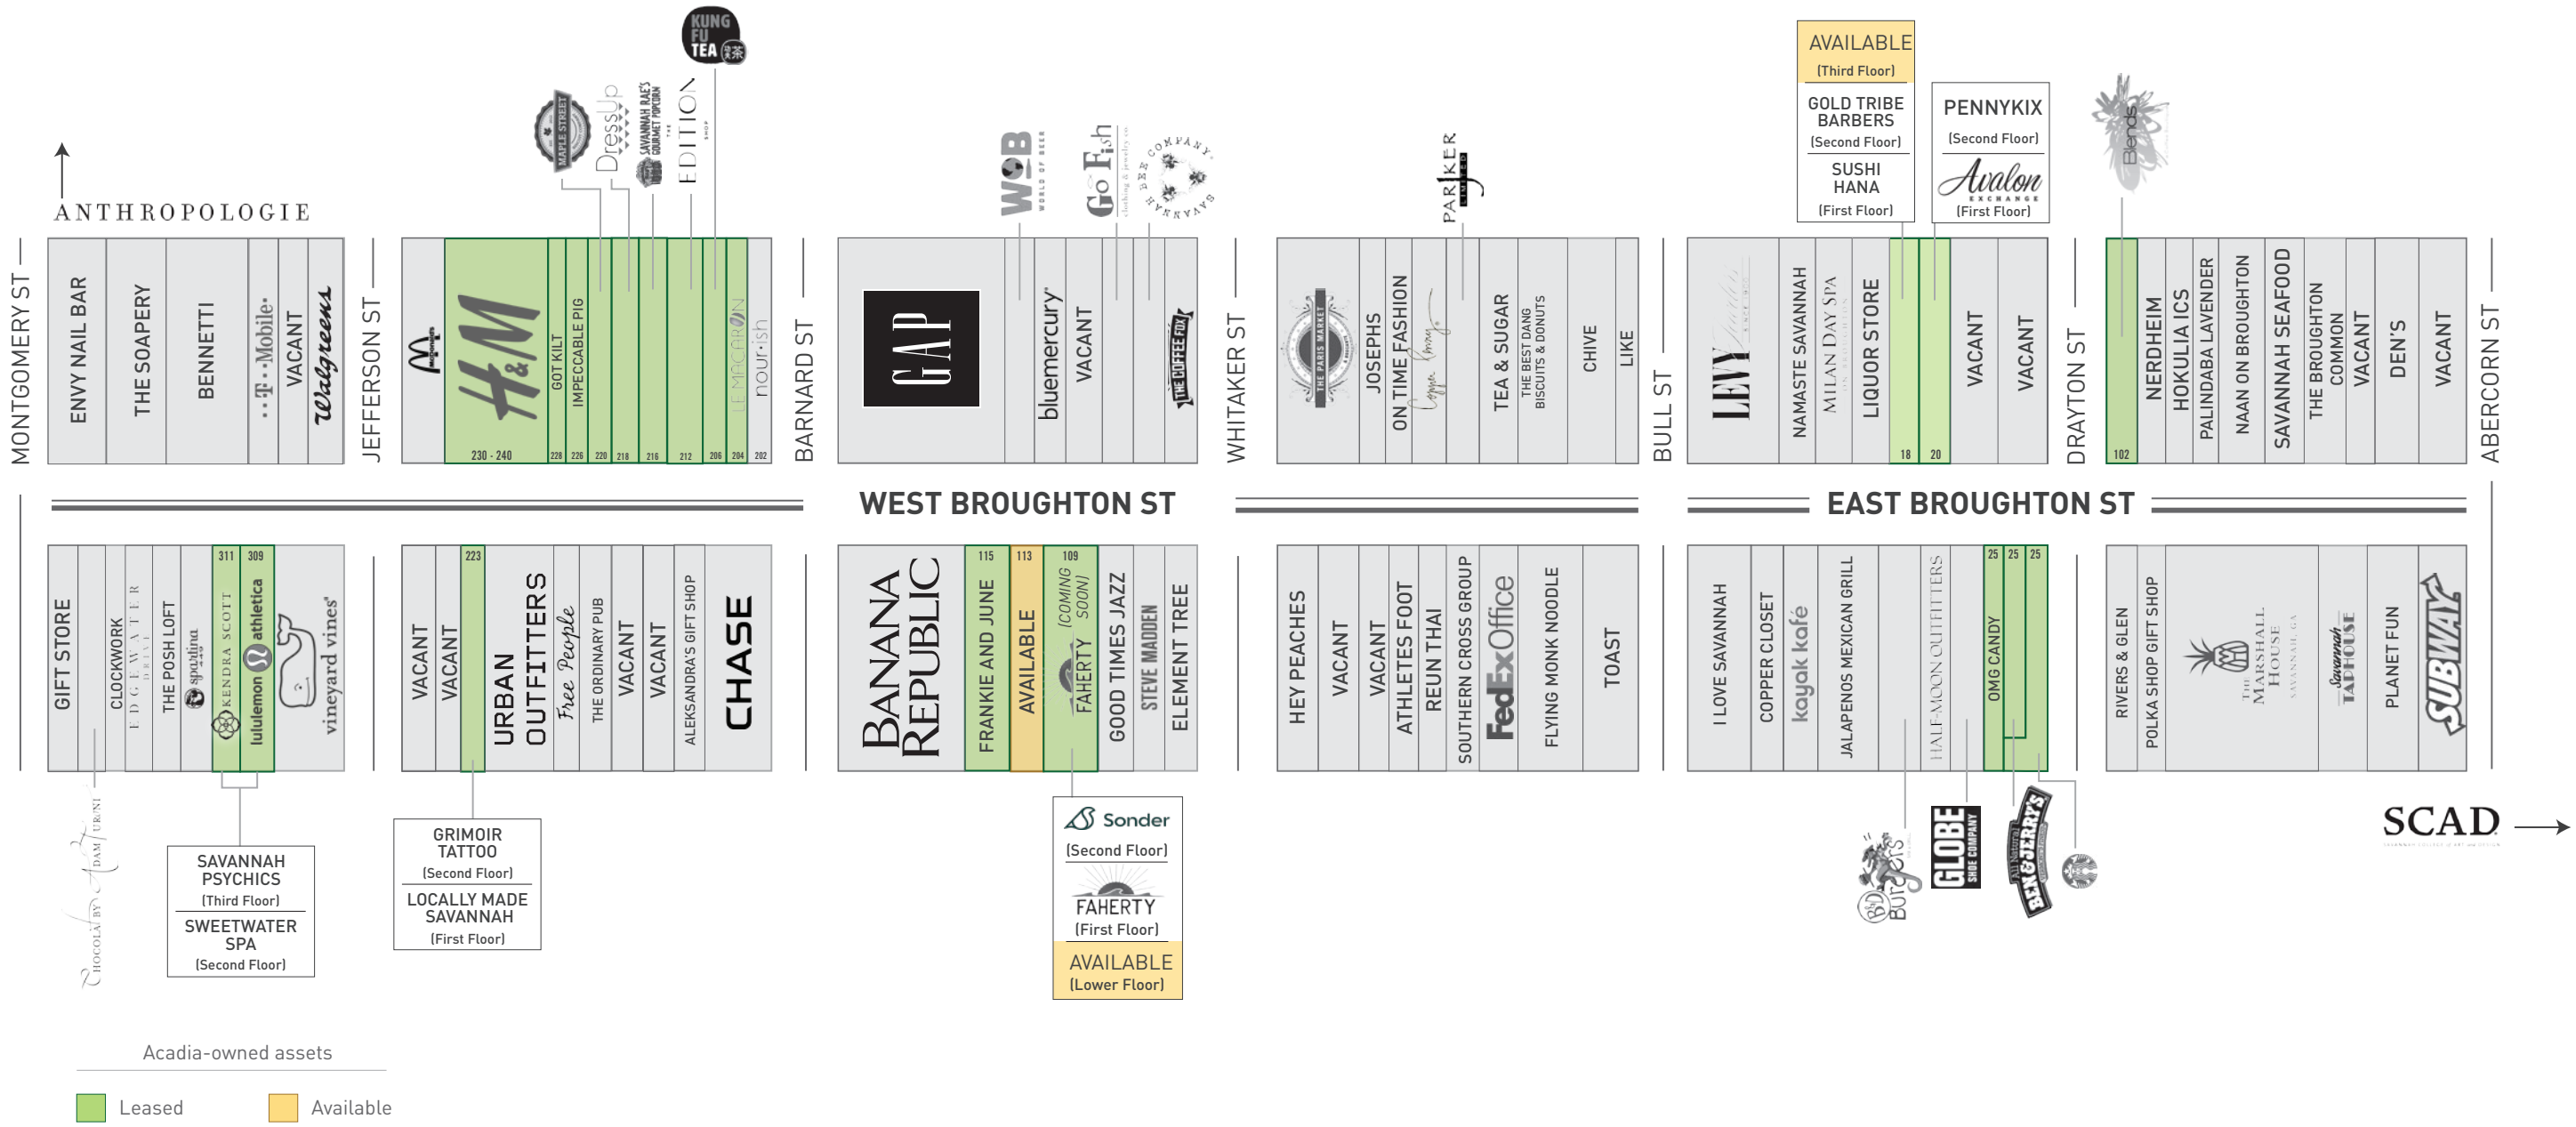

ENVY NAIL BAR

THE SOAPERY

BENNETTI

•••Mobile•••

VACANT

Waldgreens

H&M

230 - 240

GOT KILT

IMPECCABLE PIG

LEMPERON

nourish

MAPLE STREET

DressUp

SAVANNAH DAE'S GOURMET PASTRY

EDITION

KUNG FU TEA

GAP

bluemercury

VACANT

THE DUFFLE CO.

WOB

WORDS OF BEER

Go Fish

clothing & jewelry co.

SAVANNAH BAR COMPANY

THE PAIS MARKET

JOSEPHS

ON TIME FASHION

TEA & SUGAR

THE BEST DANG BISCUITS & DONUTS

CHIVE

LIKE

PARKER

LEVI'S

NAMASTE SAVANNAH

MILAN DAY SPA

LIQUOR STORE

18 20

VACANT

VACANT

AVAILABLE (Third Floor)

GOLD TRIBE BARBERS (Second Floor)

SUSHI HANA (First Floor)

PENNYKIX (Second Floor)

Avalon (First Floor)

102

NERDHEIM

HOKULIA ICS

PALINDABA LAVENDER

NAAN ON BROUGHTON

SAVANNAH SEAFOOD

THE BROUGHTON COMMON

VACANT

DEN'S

VACANT

Blends

GIFT STORE

CLOCKWORK

EDGEWATER

THE POSH LOFT

311 309

KENDRA SCOTT

lululemon athletica

vineyard vines

VACANT

VACANT

223

URBAN OUTFITTERS

Free People

THE ORDINARY PUB

VACANT

VACANT

ALEKSANDRA'S GIFT SHOP

CHASE

BANANA REPUBLIC

FRANKIE AND JUNE

115 113

AVAILABLE

FAHERTY (COMING SOON)

GOOD TIMES JAZZ

STEVE MADDEN

ELEMENT TREE

HEY PEACHES

VACANT

VACANT

ATHLETES FOOT

REUN THAI

SOUTHERN CROSS GROUP

FedEx Office

FLYING MONK NOODLE

TOAST

I LOVE SAVANNAH

COPPER CLOSET

koyak kafé

JALAPENOS MEXICAN GRILL

HALF-MOON QUITTERS

25 25 25

OMG CANDY

RIVERS & GLEN

POLKA SHOP GIFT SHOP

THE MARSHALL HOUSE SAVANNAH, GA

Savannah TAPHOUSE

PLANET FUN

SUBWAY

SAVANNAH PSYCHICS (Third Floor)

SWEETWATER SPA (Second Floor)

GRIMOIIR TATTOO (Second Floor)

LOCALLY MADE SAVANNAH (First Floor)

Sonder (Second Floor)

FAHERTY (First Floor)

AVAILABLE (Lower Floor)

BOB BUTCHERS

GLOBE SHOE COMPANY

BEAUBERRY'S