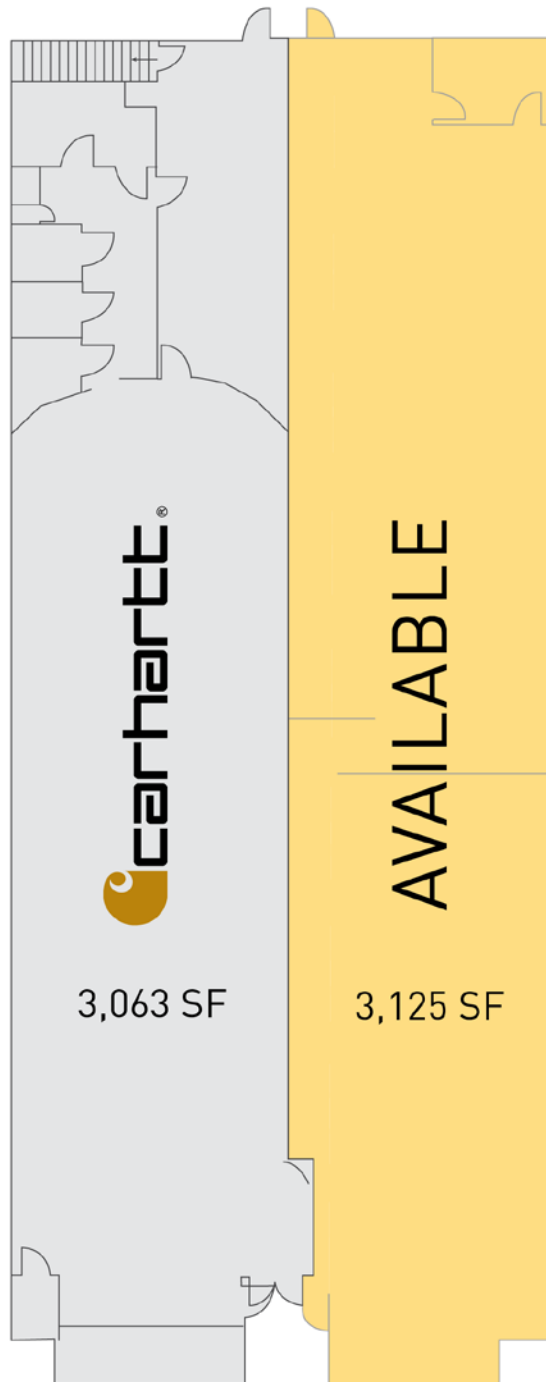

FLOOR PLAN + STREET MAP

Acadia-owned assets

Leased Available