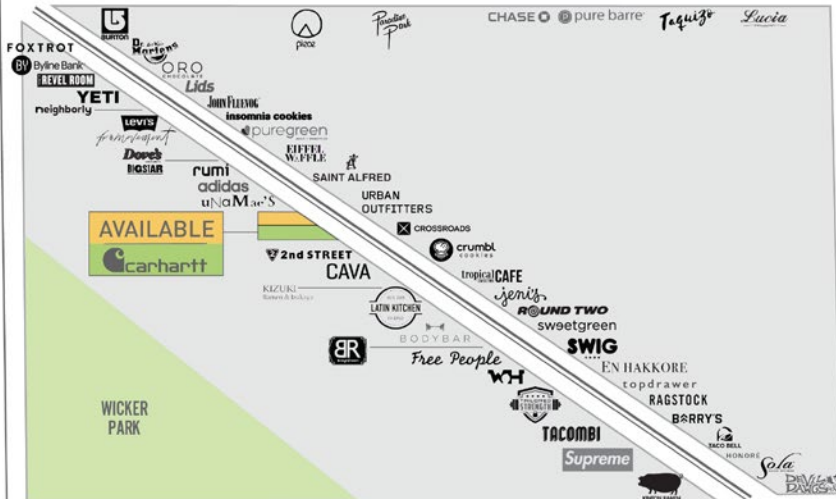

FLOOR PLAN + STREET MAP

Acadia-owned assets

Leased Available