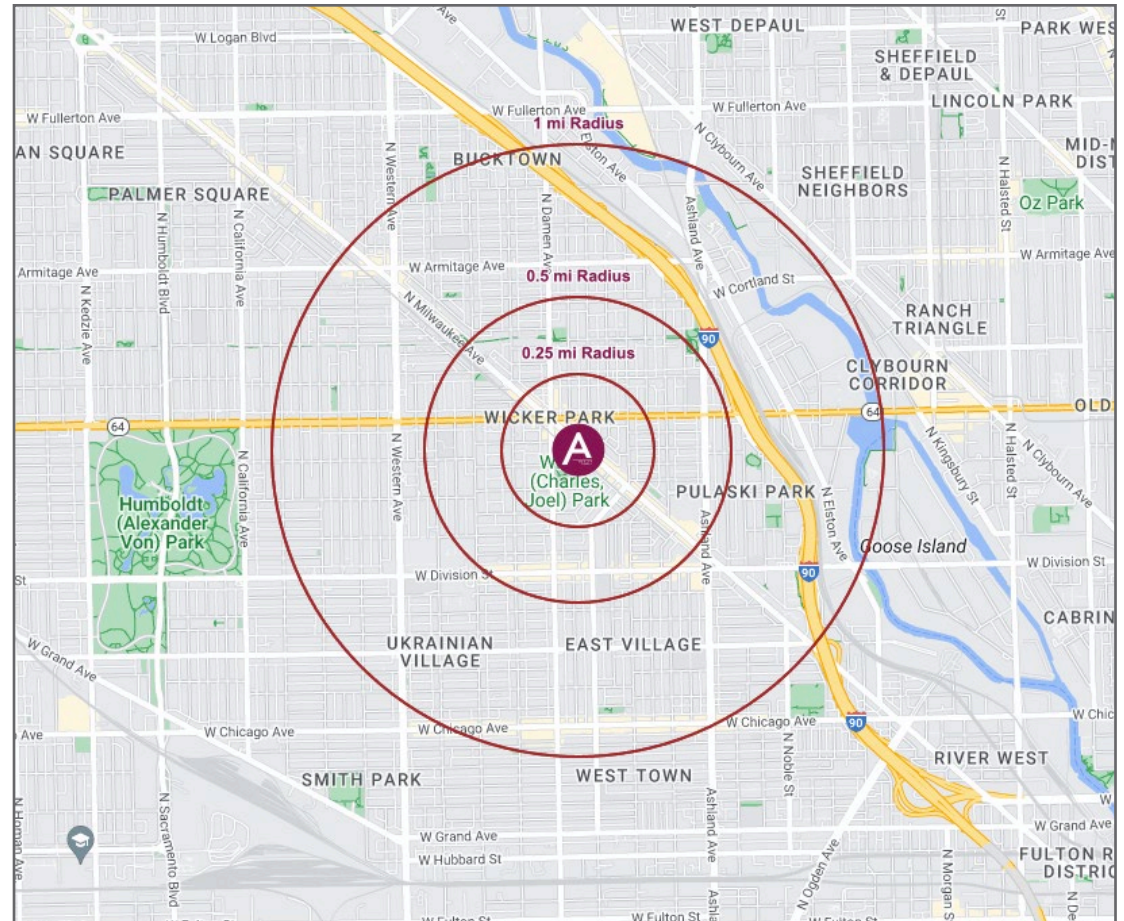

1520 MILWAUKEE AVE CHICAGO, IL

1520 Milwaukee Avenue is located at the nexus of Wicker Park, where North, Damen and Milwaukee Avenues intersect. Carhartt call's this historic building home, which is neighbored by notable retailers including Urban Outfitters, Adidas and Supreme. Food and Beverage hotspots including Big Star, Sweetgreen and Cava are right around the corner from 1520 Milwaukee Avenue..

DEMOGRAPHICS	1/4 MI.	1/2 MI.	1 MI.
POPULATION 	4,502	18,820	64,118
HOUSEHOLDS 	2,495	9,933	32,337
AVERAGE HHI 	\$169,768	\$190,536	\$159,739