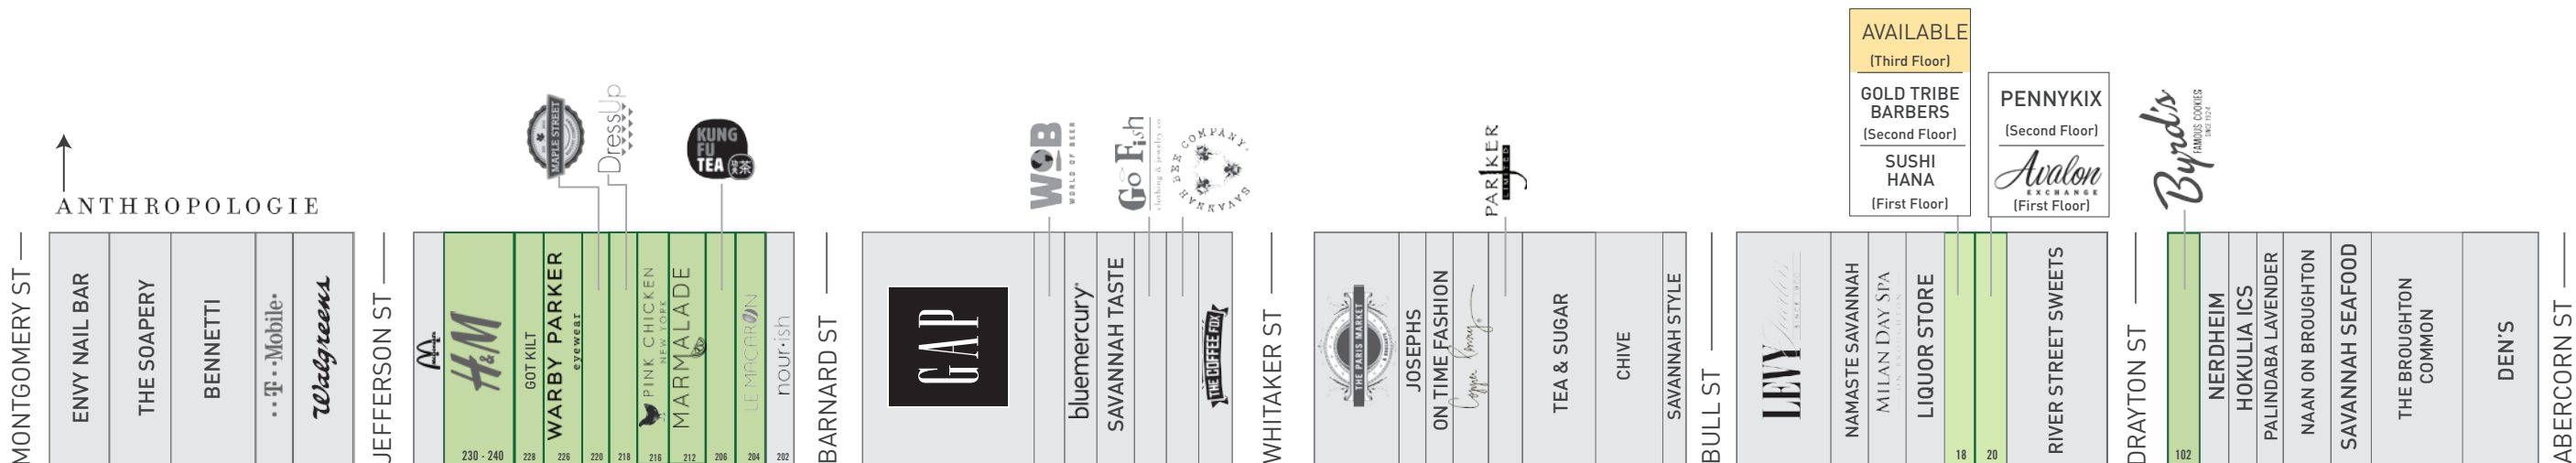

Acadia-owned assets

Leased Available